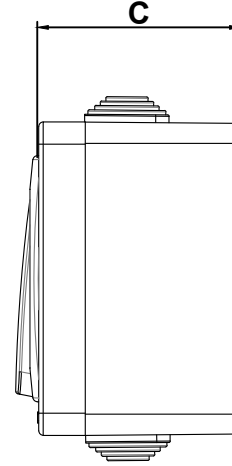

MURAT SERİSİ GENEL TEKNİK ÖLÇÜLER (MURAT SERIES GENERAL TECHNICAL DIMENSIONS)

ÜRÜN KODU (PRODUCT CODE): 95-01
ANAHTAR (ONE WAY SWITCH)

SERİ ADI (SERIAL NAME):
MURAT SERİSİ

GENEL ÖLÇÜLER (GENERAL DIMENSIONS)			
ÜRÜN KODU (PRODUCT CODE)	A	B	C
95-01	70	70	44
95-01-08	140	70	44

ÜRÜN KODU (PRODUCT CODE): 95-01-08
ANAHTAR+TOPRAKLI PRİZ (SWITCH+SOCKET 2P+E)