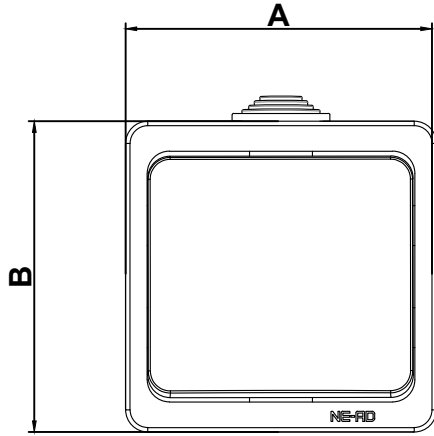

MURAT SERİSİ GENEL TEKNİK ÖLÇÜLER (MURAT SERIES GENERAL TECHNICAL DIMENSIONS)

ÜRÜN KODU (PRODUCT CODE): 95-01
ANAHTAR (ONE WAY SWITCH)

SERİ ADI (SERIAL NAME):
MURAT SERİSİ

GENEL ÖLÇÜLER (GENERAL DIMENSIONS)			
ÜRÜN KODU (PRODUCT CODE)	A	B	C
95-01	70	70	44
95-01-08	140	70	44

ÜRÜN KODU (PRODUCT CODE): 95-01-08
ANAHTAR+TOPRAKLI PRİZ (SWITCH+SOCKET 2P+E)