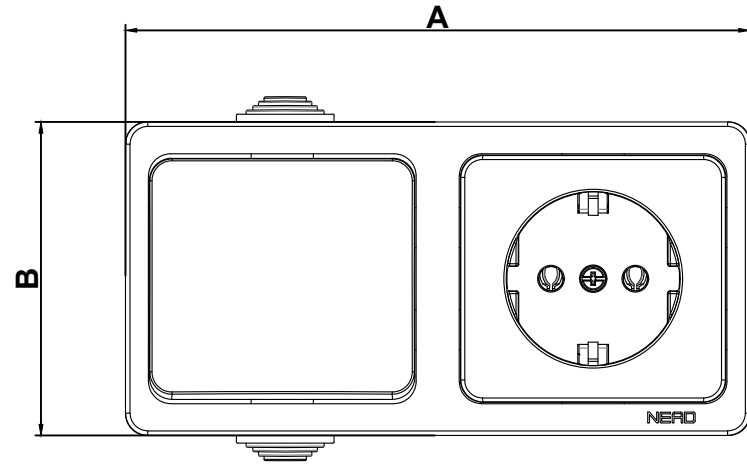

MURAT SERİSİ GENEL TEKNİK ÖLÇÜLER (MURAT SERIES GENERAL TECHNICAL DIMENSIONS)

ÜRÜN KODU (PRODUCT CODE): 95-01
ANAHTAR (ONE WAY SWITCH)

SERİ ADI (SERIAL NAME):
MURAT SERİSİ

GENEL ÖLÇÜLER (GENERAL DIMENSIONS)			
ÜRÜN KODU (PRODUCT CODE)	A	B	C
95-01	70	70	44
95-01-08	140	70	44

ÜRÜN KODU (PRODUCT CODE): 95-01-08
ANAHTAR+TOPRAKLI PRİZ (SWITCH+SOCKET 2P+E)